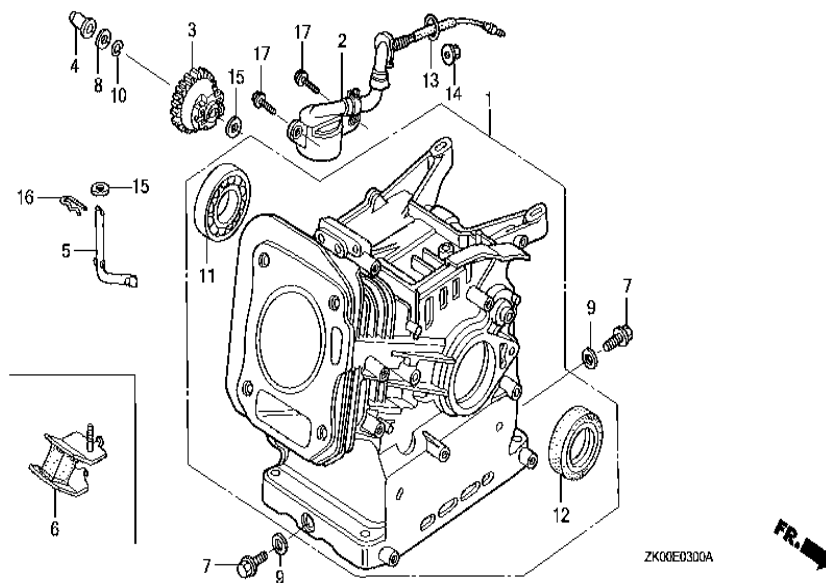

GX200(QXBR)	E-3 CYLINDER BARREL

Ref	Partnumber	Description	GX200	Serial Numbers
001	12000-ZL0-407	BARREL ASSY., CYLINDER	1	1853341
001	12000-ZL0-417	BARREL ASSY., CYLINDER	1	1853342
002	15510-ZE1-033	SWITCH ASSY., OIL LEVEL	1	
003	16506-ZL0-000	GOVERNOR ASSY.	1	
004	16531-ZE1-000	SLIDER, GOVERNOR	1	
005	16541-ZE1-000	SHAFT, GOVERNOR ARM	1	
007	90131-ZE1-000	BOLT, DRAIN PLUG	2	
008	90451-ZE1-000	WASHER, THRUST, 6MM	1	
009	90601-ZE1-000	WASHER, DRAIN PLUG, 10.2MM	2	
010	90602-ZE1-000	CLIP, GOVERNOR HOLDER	1	
011	91001-ZF1-003	BEARING, RADIAL BALL (6205TMB)(NTN)	1	
011	91001-ZF1-004	BEARING, RADIAL BALL (6205SH)(KOYO)	1	
012	91201-Z0T-801	OIL SEAL, 25X41X6	1