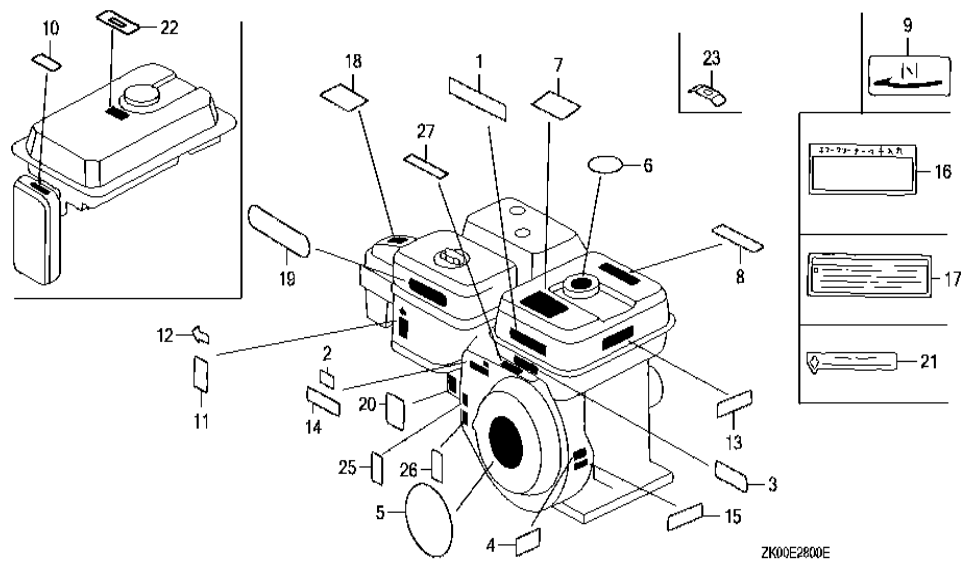

GX200(QXBR)	E-28 LABEL

ZK00E2800E

Ref	Partnumber	Description	GX200	Serial Numbers
001	87522-ZK7-800	LABEL, CAUTION	1	
003	87135-ZE2-020	LABEL, E-SPEC (15.5X27.5)	1	
005	87521-ZL0-020	EMBLEM (6.5)	1	
011	87528-ZE1-810	MARK, CHOKE	1	
013	87532-ZK7-800	MARK, OIL ALERT	1