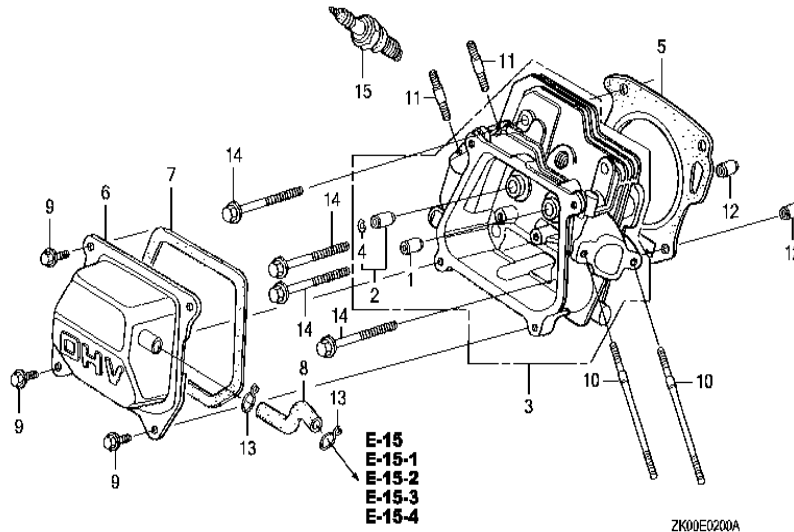

Ref	Partnumber	Description	GX200	Serial Numbers
001	12204-ZE1-306	GUIDE, IN. VALVE (O.S.)	(1)	
002	12205-ZE1-315	GUIDE, EX. VALVE (O.S.)	(1)	
003	12210-ZL0-405	HEAD COMP., CYLINDER	1	
004	12216-ZE5-300	CLIP, VALVE GUIDE	1	
005	12251-ZL0-003	GASKET, CYLINDER HEAD	1	
006	12310-ZE1-010	COVER COMP., HEAD	1	
007	12391-ZE1-000	PACKING, HEAD COVER	1	
008	15721-ZH8-000	TUBE, BREATHER	1	
009	90013-883-000	BOLT, FLANGE, 6X12 (CT200)	4	
010	90043-ZE1-020	BOLT, STUD, 6X112	2	
011	90047-ZE1-000	BOLT, STUD, 8X32	2	
012	94301-10160-	DOWEL PIN, 10X16	2	
014	95723-0806000	BOLT, FLANGE, 8X60	4