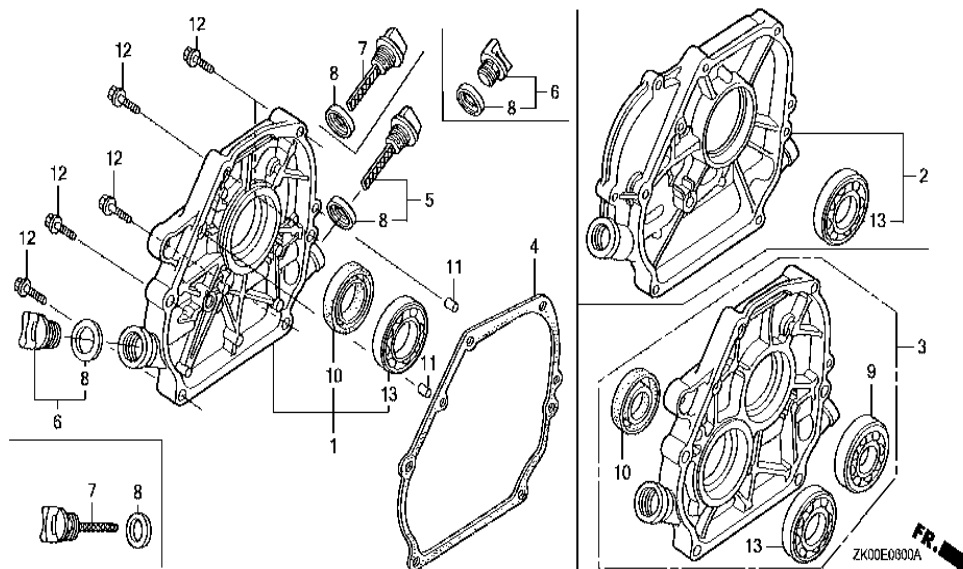

GX200(QXBR)	E-6 CRANKCASE COVER (1)

Ref	Partnumber	Description	GX200	Serial Numbers
001	11300-ZE1-642	COVER ASSY., CRANKCASE	1	
004	11381-ZL0-000	PACKING, CASE COVER	1	
005	15600-ZE1-003	CAP ASSY., OIL FILLER (GRAY)	1	
006	15600-ZG4-003	CAP ASSY., OIL FILLER	1	
007	15620-ZK7-800	CAP, OIL FILLER	2	
008	15625-ZE1-003	PACKING, OIL FILLER CAP	2	
010	91201-Z0T-801	OIL SEAL, 25X41X6	1	
011	94301-08140-	DOWEL PIN, 8X14	2	
012	95701-0803200	BOLT, FLANGE, 8X32	6	
013	96100-6205000	BEARING, RADIAL BALL, 6205	1