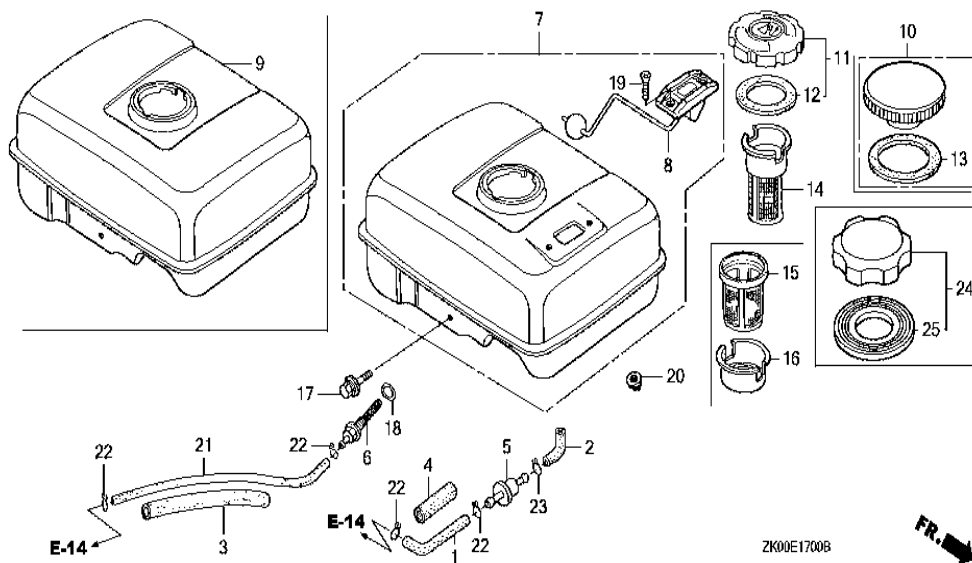

GX200(QXBR)	E-17 FUEL TANK (1)

ZK00E1700B

Ref	Partnumber	Description	GX200	Serial Numbers
003	16854-ZH8-000	RUBBER, SUPPORTER (107MM)	1	
006	16955-ZE1-000	JOINT, FUEL TANK	1	
009	17510-ZE1-020ZA	TANK COMP., FUEL *NH31*	1	
011	17620-ZH7-023	CAP COMP., FUEL FILLER(BLACK)	1	
012	17631-ZH7-003	PACKING, FUEL FILLER CAP(39X58X3)	1	
017	90004-ZL0-003	BOLT, FLANGE, 6X34	1	
018	91353-671-004	O-RING, 14MM (NOK)	1	
020	94050-06000-	NUT, FLANGE, 6MM	2	
021	95001-4514040	TUBE, FUEL, 4.5X140(95001-45001-60M)	1	
022	95002-02080-	CLIP, TUBE (B8)	2	
024	17620-Z0T-305	CAP COMP., FUEL FILLER(CHROME PLATED)	1	
025	17631-Z0T-812	PACKING, FUEL FILLER CAP(39X62X3)	1