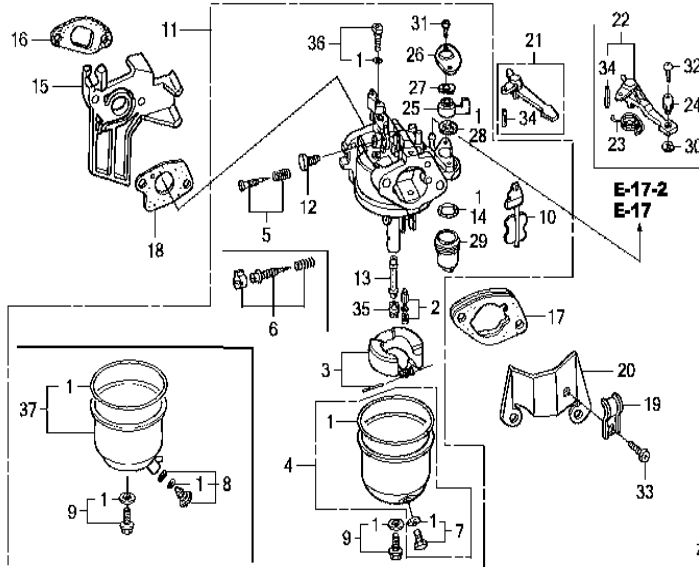

Ref	Partnumber	Description	GX200	Serial Numbers
001	28400-ZH8-013YA	STARTER ASSY., RECOIL *R280*	1	
002	28405-ZL0-000ZD	SPACER, RECOIL STARTERMOUNTING *R280*	1	
003	28410-ZH8-003YA	CASE COMP., RECOIL STARTER*R280*	1	
005	28420-ZH8-013	REEL, RECOIL STARTER (NATURAL)	1	
006	28422-ZH8-013	RATCHET, STARTER	2	
007	28433-ZH8-003	GUIDE, RATCHET	1	
008	28441-ZH8-003	SPRING, FRICTION	1	
009	28442-ZH8-003	SPRING, RECOIL STARTER	1	
010	28443-ZH8-003	SPRING, RETURN	2	
011	28461-ZH8-003	GRIP, STARTER	1	
012	28462-ZH8-003	ROPE, RECOIL STARTER	1	
014	90003-ZH8-003	SCREW, SETTING	1	
015	95701-0601800	BOLT, FLANGE, 6X18	3	

GX200(QXBR)

E-14 CARBURETOR (1)

ZK00E1400B

FR. →

Ref	Partnumber	Description	GX200	Serial Numbers
001	16010-ZE1-812	GASKET SET	1	
002	16011-ZE0-005	VALVE SET, FLOAT	1	
003	16013-ZE0-005	FLOAT SET	1	
004	16015-ZE0-831	CHAMBER SET, FLOAT	1	
006	16016-ZH7-W01	SCREW SET, PILOT	1	
007	16024-ZE1-811	SCREW SET, DRAIN	1	
009	16028-ZE0-005	SCREW SET	1	
010	16044-ZE0-005	CHOKE SET	1	
011	16100-ZL0-W51	CARBURETOR ASSY. (BE64B B/C)	1	
012	16124-ZE0-005	SCREW, THROTTLE STOP	1	
013	16166-ZL0-000	NOZZLE, MAIN	1	
014	16173-001-004	PACKING, FUEL STRAINER CUP	1	
015	16211-ZL0-000	INSULATOR, CARBURETOR	1	

Ref	Partnumber	Description	GX200	Serial Numbers
002	19610-ZL0-000ZJ	COVER COMP., FAN *R280*	1	
008	19630-ZH8-000	SHROUD COMP.	1	
011	34150-ZH7-003	ALERT UNIT, OIL	1	
013	36101-ZE1-010	CORD, STOP SWITCH (370MM)	1	
015	90013-883-000	BOLT, FLANGE, 6X12 (CT200)	6	
016	90022-888-010	BOLT, FLANGE, 6X20 (CT200)	1	
017	90601-ZH7-013	CLIP, HARNESS	1	
021	19611-ZH8-810	PLATE COMP., SIDE (OIL ALERT)	1	
023	95701-0600800	BOLT, FLANGE, 6X8	1	
025	36100-ZH7-003	SWITCH ASSY., ENGINE STOP	1	