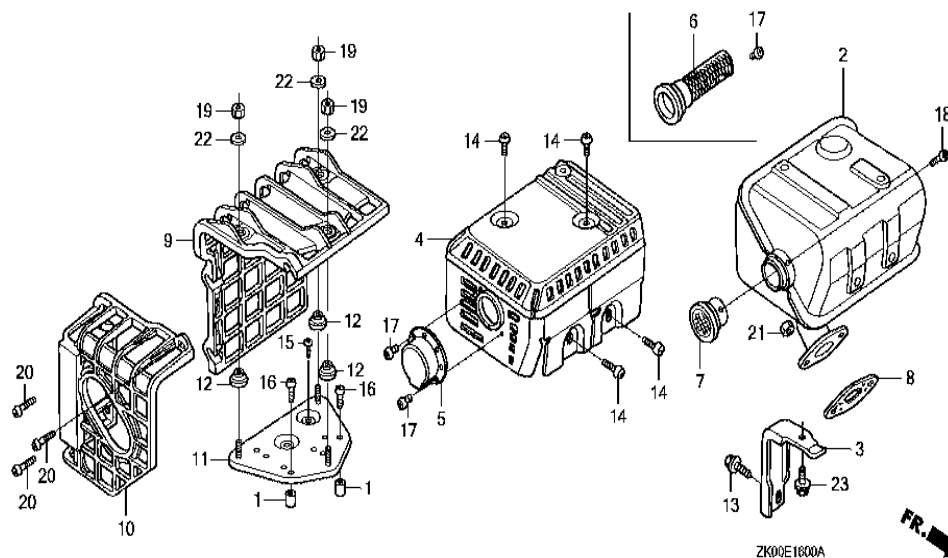

Ref	Partnumber	Description	GX200	Serial Numbers
002	18310-ZL0-000	MUFFLER COMP.	1	
003	18315-ZE1-000	STAY, MUFFLER	1	
004	18320-ZF1-H51	PROTECTOR, MUFFLER (SILENT)	1	
006	18355-ZL0-000	ARRESTER, SPARK	(1)	
007	18361-ZL0-000	NETTING, WIRE FLANGE	1	
008	18381-ZH8-800	GASKET, MUFFLER	1	
013	90016-ZE1-000	BOLT, FLANGE, 6X13 (CT200)	1	
014	90050-ZE1-000	SCREW, TAPPING, 5X8	4	
017	90055-ZE1-000	SCREW, TAPPING, 4X6	(1)	
018	90056-ZL0-000	SCREW, TAPPING, 4X6	1	
021	94001-080000S	NUT, HEX., 8MM	2	
023	95701-0601200	BOLT, FLANGE, 6X12	1