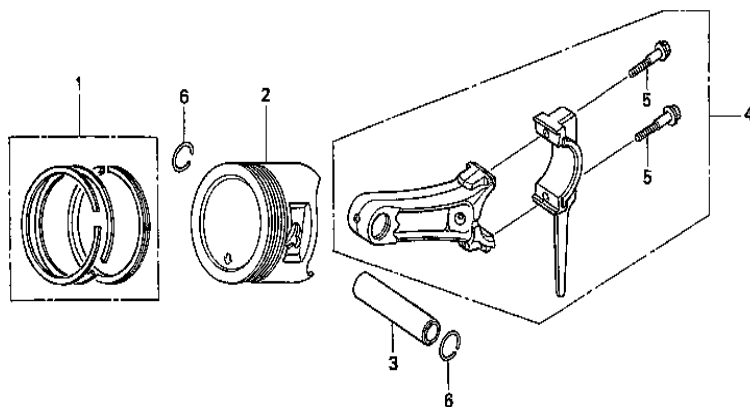

GX200(QXBR)	E-8 PISTON

ZK00-E0800

Ref	Partnumber	Description	GX200	Serial Numbers
001	13010-ZL0-003	RING SET, PISTON (STD.)(TEIKOKU)	1	
001	13010-ZL0-004	RING SET, PISTON (STD.)(NIPPON)	1	
001	13011-ZL0-003	RING SET, PISTON (0.25)(TEIKOKU)	(1)	
001	13011-ZL0-004	RING SET, PISTON (0.25)(NIPPON)	(1)	
001	13012-ZL0-003	RING SET, PISTON (0.50)(TEIKOKU)	(1)	
001	13012-ZL0-004	RING SET, PISTON (0.50)(NIPPON)	(1)	
001	13013-ZL0-003	RING SET, PISTON (0.75)(TEIKOKU)	(1)	
001	13013-ZL0-004	RING SET, PISTON (0.75)(NIPPON)	(1)	
002	13101-ZL0-010	PISTON (STD.)	1	
002	13102-ZL0-010	PISTON (0.25)	(1)	
002	13103-ZL0-010	PISTON (0.50)	(1)	
002	13104-ZL0-010	PISTON (0.75)	(1)	
003	13111-ZE1-000	PIN, PISTON	1