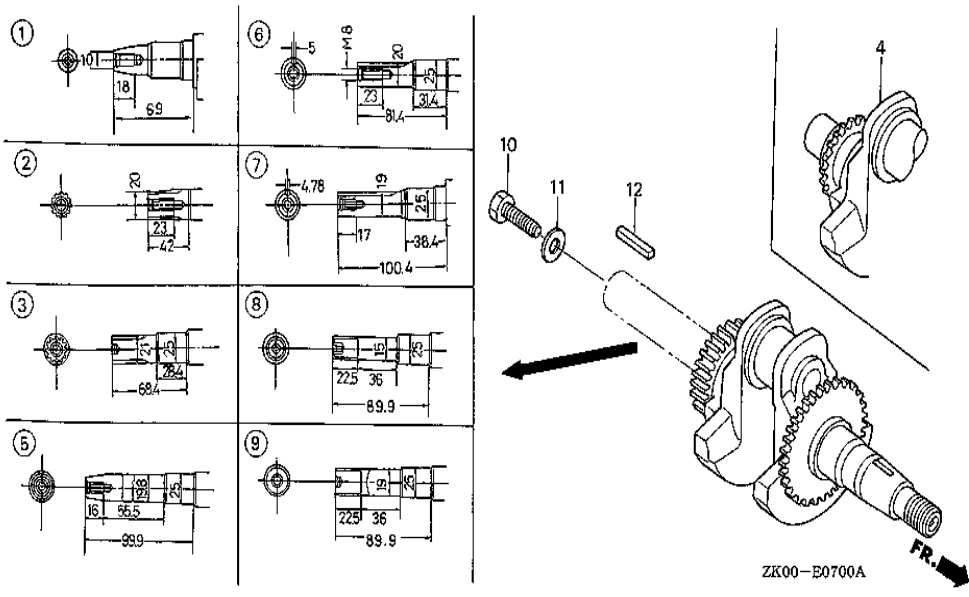

GX200(QXBR)	E-7 CRANKSHAFT

Ref	Partnumber	Description	GX200	Serial Numbers
007	13310-ZL0-602	CRANKSHAFT COMP.	1	
012	90745-ZE1-600	KEY, 4.78X4.78X38	1